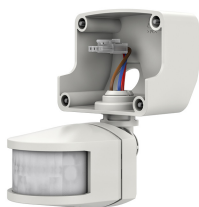

theLeda B100L W WH

Item no.: 1020698

LED-Strahler
theLeda B

Description

- LED spotlight 100 W
- Suitable for outdoor use
- Flexible extension options thanks to optional module with motion detector including switch output or light sensor incl. switch output
- Spotlight can be turned by 360°
- Not dimmable

Item no.: 1020698

Scale drawings

Accessories

Motion module theLeda B WH
Item no.: 9070760

Light module theLeda B WH
Item no.: 9070762

Motion module RC theLeda B WH
Item no.: 9070800

Subject to technical changes and misprints