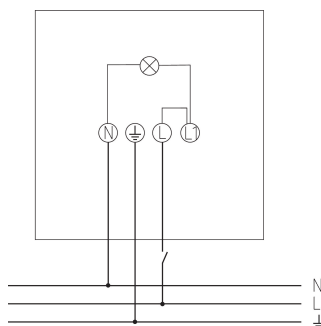

Connection example

Subject to technical changes and misprints

additional information at: www.theben.de/product/1020698

The load data are determined with exemplary selected illuminants and are therefore typical data due to the large number of available products.