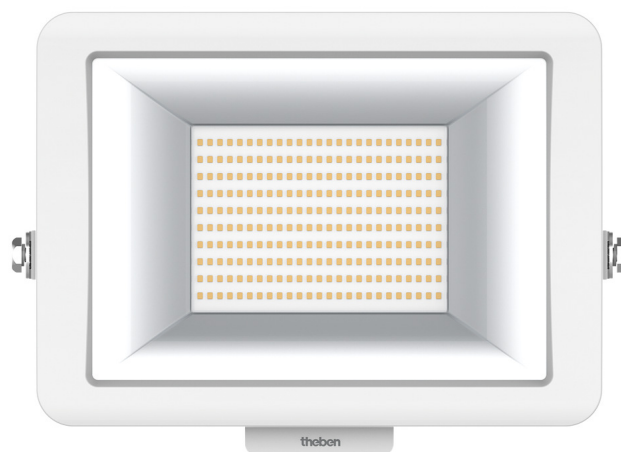

theLeda B100L W WH

Item no.: 1020698

LED-Strahler
theLeda B

Description

- LED spotlight 100 W
- Suitable for outdoor use
- Flexible extension options thanks to optional module with motion detector including switch output or light sensor incl. switch output
- Spotlight can be turned by 360°
- Not dimmable

Technical data

theLeda B100L W WH	
Operating voltage	230 V AC
Frequency	50 Hz
Colour	White (similar RAL 9010)
Installation type	Wall and ceiling installation
LED output (lighting current)	11440 lm
Colour temperature	3000 K, warmwhite

theLeda B100L W WH	
Colour rendering index	< 80
Service life	L80/B10/51.000 h
Ambient temperature	-20°C ... 40°C
Protection class	I
Type of protection	IP 65

Connection example

Subject to technical changes and misprints