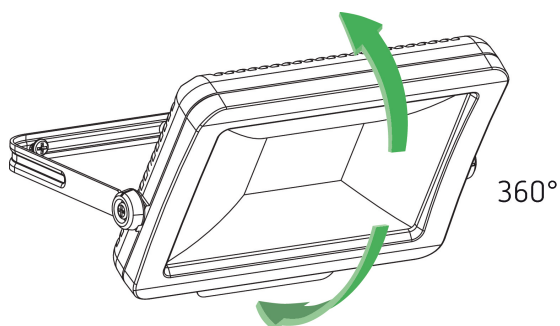

Connection example

Subject to technical changes and misprints

additional information at: www.theben.de/product/1020698

The load data are determined with exemplary selected illuminants and are therefore typical data due to the large number of available products.