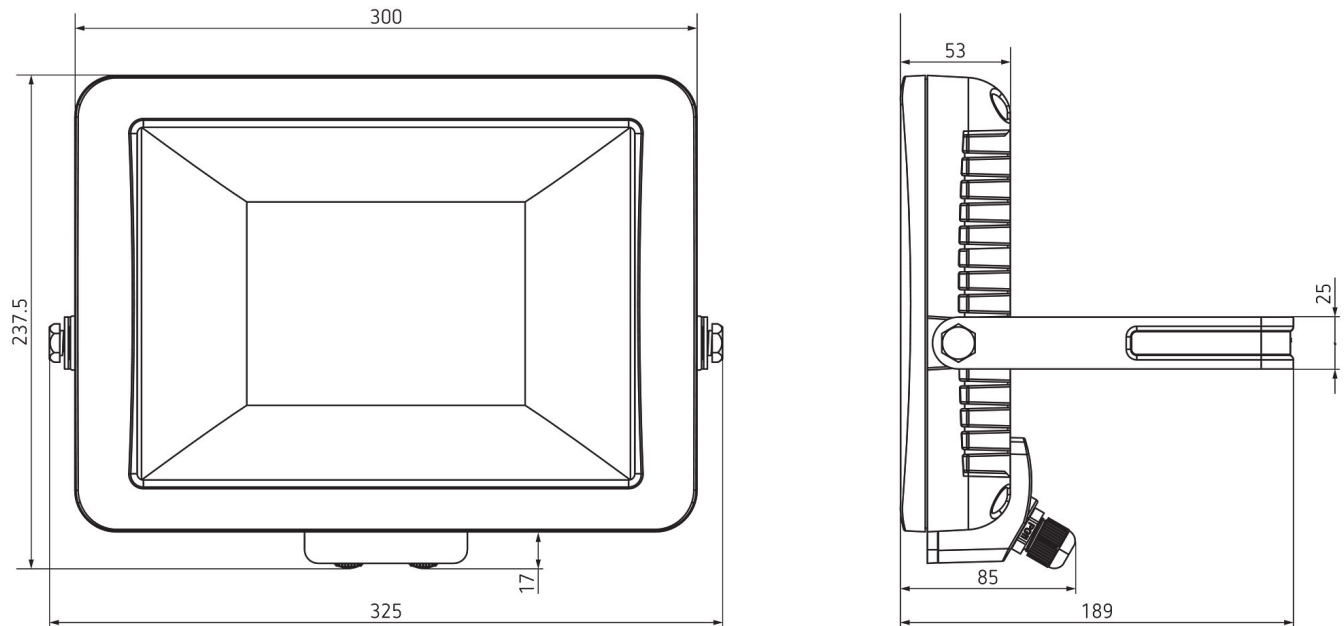

theLeda B100L W WH

Item no.: 1020698

Scale drawings

Accessories

Motion module theLeda B WH
Item no.: 9070760

Light module theLeda B WH
Item no.: 9070762

Motion module RC theLeda B WH
Item no.: 9070800